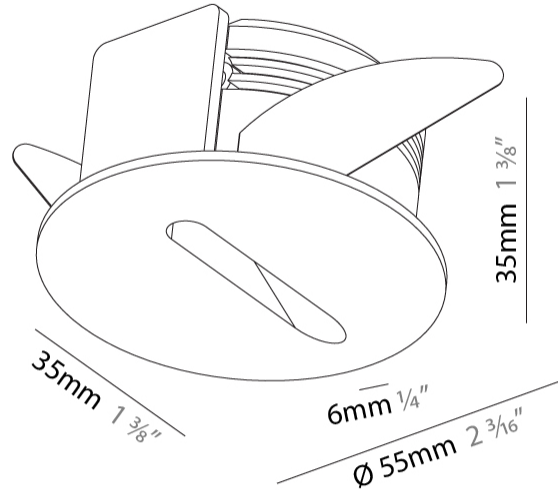

1. To build a product code in our configurator select the specify button on the base model # product page
2. To build a manual product code on this datasheet choose from the options listed below in blue font and add the suffix to the base model #

GENERAL

Series: Delight
Subseries: Delight Lollipop Round
Brand: Prolicht
Division: Architectural
Mounting Type: Recessed
Mounting Location: Wall
Subcategory: Step Light

PHYSICAL

Shape: Round
Diameter (mm): 55
Diameter (in): 2 ³/₁₆
Depth (mm): 35
Depth (in): 1 ³/₈
Ceiling Thickness (mm): 10 / 15
Min. Recessing Depth (mm): 40
Min. Recessing Depth (in): 1 ⁹/₁₆
Light Distribution: Asymmetric
Weight (kg): 0.11
Weight (lbs): 0.25
Fixture Finish: SSR / BKV / CWI / CRY / HAB / UFT / ITA / RUA / FTG / MYG / LOD / PUS / FRO / FUP / KIA / POP / BLS / SPG / MEY / GOH / GUM / CHC / COM / ABZ / JAG / OBR / MOS / ROR
Fixture Material: Aluminum
Cut-out Measurements: Ø50mm / 1 15/16"

ELECTRICAL

Lamp Type: LED (Zhaga Standard)
Input Wattage (W): 2.2
Total Output Wattage (W): 2
Dimming: 0-10V Dimming / Phase Dimming (120Vac Only)
Driver Included: No
Driver Location: Remote
Driver Type: Constant Current - 120 / 277Vac
Input Voltage (V): 120 - 277
Constant Current (MA): 700

LED

Number of LEDs: 1
Color Temperature (°K): 2700 / 3000 / 4000
Max. Delivered Lumen (lm): 80 / 80 / 90
CRI: >90 CRI
Lamp Life (hrs): 50000

OPTICAL

RATINGS AND CERTIFICATIONS

Certified By: Certified for North American Standards
IP rating: IP20